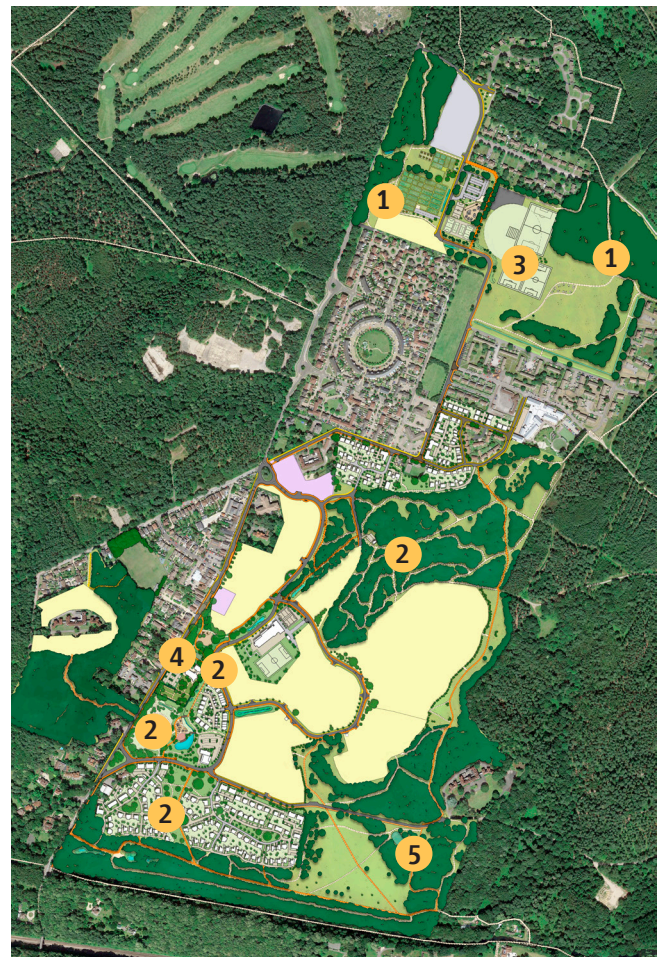

Construction Update

1. Soft landscaping works are progressing in the North Alma ANGST and Dettingen ANGST.
2. Landscape maintenance will continue to the Central SANG, Village Green, Mindenhurst Road, Green Swathe (now open) and Southern SUDs.
3. Northern area - Work on the sports pitches continues with drainage underway and seeding planned for the Spring.
4. Construction on the new Church Hall is progressing well. We have started the internal fitout, including the internal walls, floor screeding, and electrical / mechanical works.
5. Construction of the southern SANG continues with landscaping and the installation of new footpaths.

Southern SANG Update

(Location: 5)

The Southern SANG (Suitable Alternative Natural Greenspace) will offer over 20 hectares of accessible woodland with a central parkland-style clearing featuring avenues and trees. A 2.5km circular route will connect to the Central SANG via the SANGs Link, with footways and cycleways linking to the wider pedestrian and cycle network.

Progress is going well, with all hard landscaping completed, including paths, furniture installation, and tree planting. In the Spring we will complete our final work, seeding and the additional planting, creating this new natural space for the community.

Community Drop-In

Our next community drop-in will take place on Wednesday 29th January, 10am-12pm.

As usual our drop-in session will be held in our office on Newfoundland Road and our staff will be on hand to answer questions.